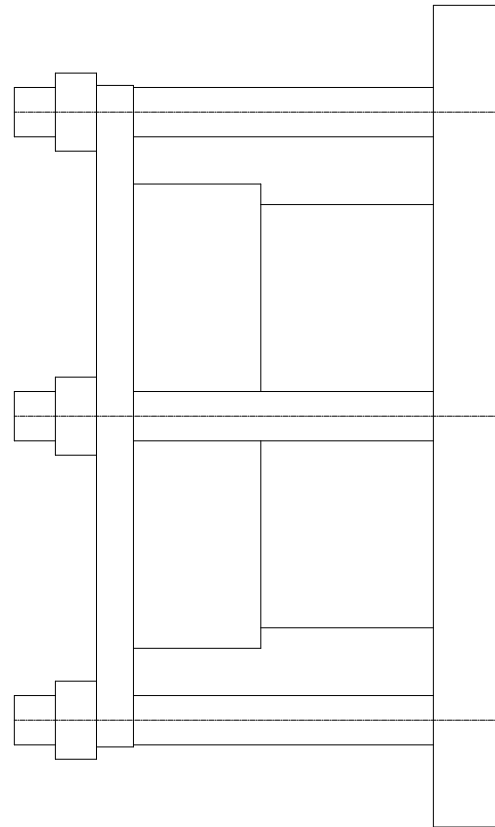

VIKING JOHNSON
"FA80 QUICKFIT"
FLANGE ADAPTOR

Refer to www.vikingjohnson.com for more details